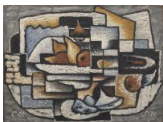

SERGE CHARCHOUNE: THE EARLY YEARS

FOYER

Serge Charchoune
La grande jatte, 1928-29
Oil on canvas
35 x 51.2 in.
89 x 130 cm
Private collection

Serge Charchoune
Les verres verts, 1927
Oil on canvas
9.5 x 13 in.
24 x 33 cm

**1916 - 1926
LOWER GALLERY**

Serge Charchoune
Cubisme ornemental, 1916
Oil on canvas
18.1 x 13 in.
46 x 33 cm
Private collection

Serge Charchoune
Sentier calligraphe, 1917
Oil on paper on canvas
9 x 12.2 in.
23 x 31 cm